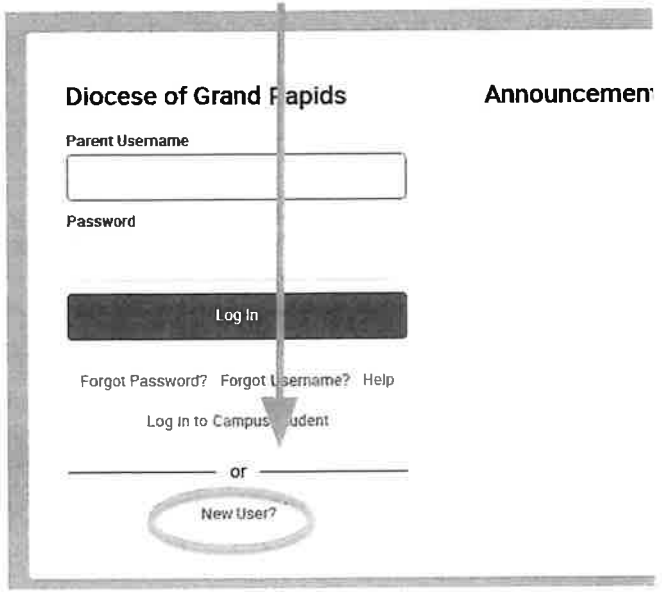

New User Activation Key

1. Go to the "Parent Portal" site <https://micloud1.infinitecampus.org/campus/portal/parents/grcss.isp>

2. Select "New User?"

3. Enter or paste your Activation Key (GUID number), then click "Submit."