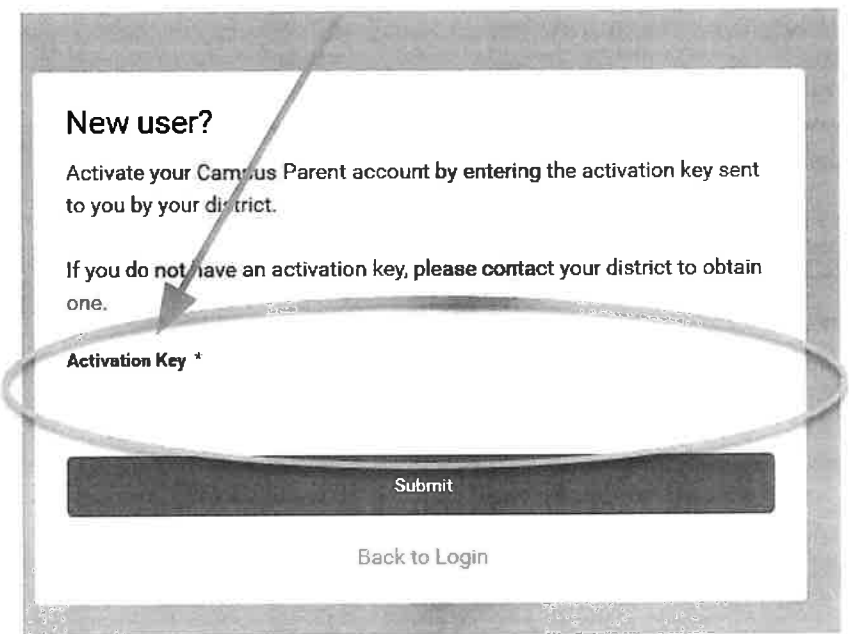

New User Activation Key

1. Go to the "Parent Portal" site <https://micloud1.infinitecampus.org/campus/portal/parents/grcss.isp>

2. Select "New User?"

3. Enter or paste your Activation Key (GUID number), then click "Submit."

*This is provided via the school your student(s) are enrolled in. Please contact the school for this code.

4. Next you will get a "Create Campus Parent Account" screen. Create your username & password and confirm your password.

Then, press "Submit."

5. Finally, you will receive a "Congratulations" message that your account has been created successfully!

6. Please go back to the "Campus Portal login page" (link above) and log back in.