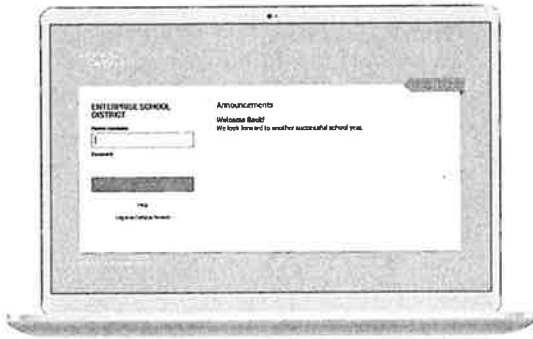

Parents & Students, information is at your fingertips.

Access on the Web Campus Student and Campus Parent

Campus Student and Campus Parent are designed to provide real-time access to student information. The easy-to-use design displays what is currently happening in the classroom so you can understand, monitor, and participate in the educational process.

- » Announcements
- » Assignments
- » Attendance
- » Grades
- » Schedules

AND