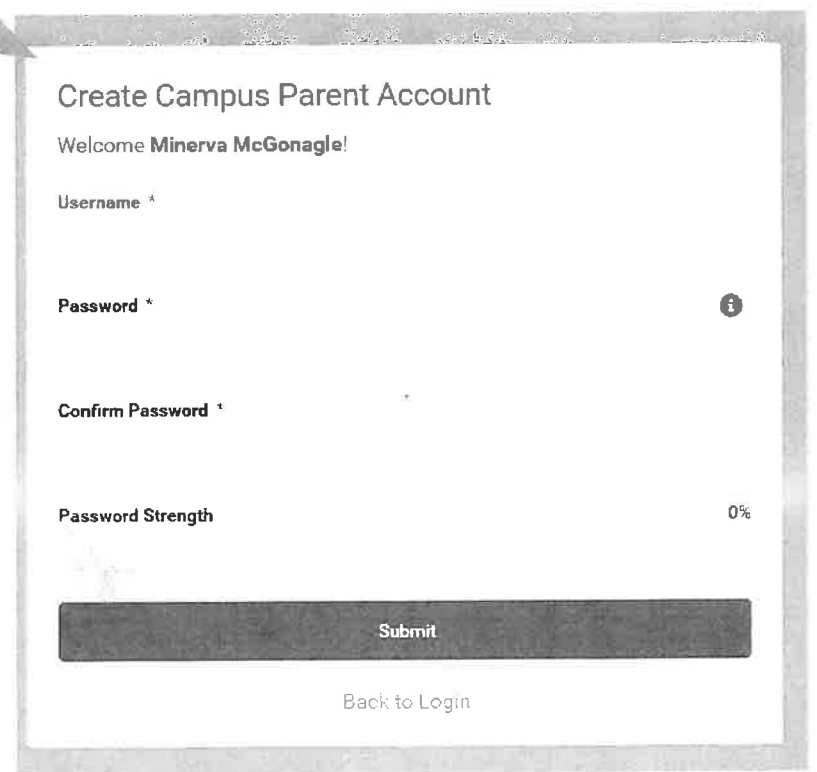

New User Activation Key

1. Go to the "Parent Portal" site <https://micloud1.infinitecampus.org/campus/portal/parents/grcss.isp>

2. Select "New User?"

3. Enter or paste your Activation Key (GUID number), then click "Submit."

*This is provided via the school your student(s) are enrolled in. Please contact the school for this code.

4. Next you will get a "Create Campus Parent Account" screen. Create your username & password and confirm your password.

Then, press "Submit."

5. Finally, you will receive a "Congratulations" message that your account has been created successfully!

6. Please go back to the "Campus Portal login page" (link above) and log back in.